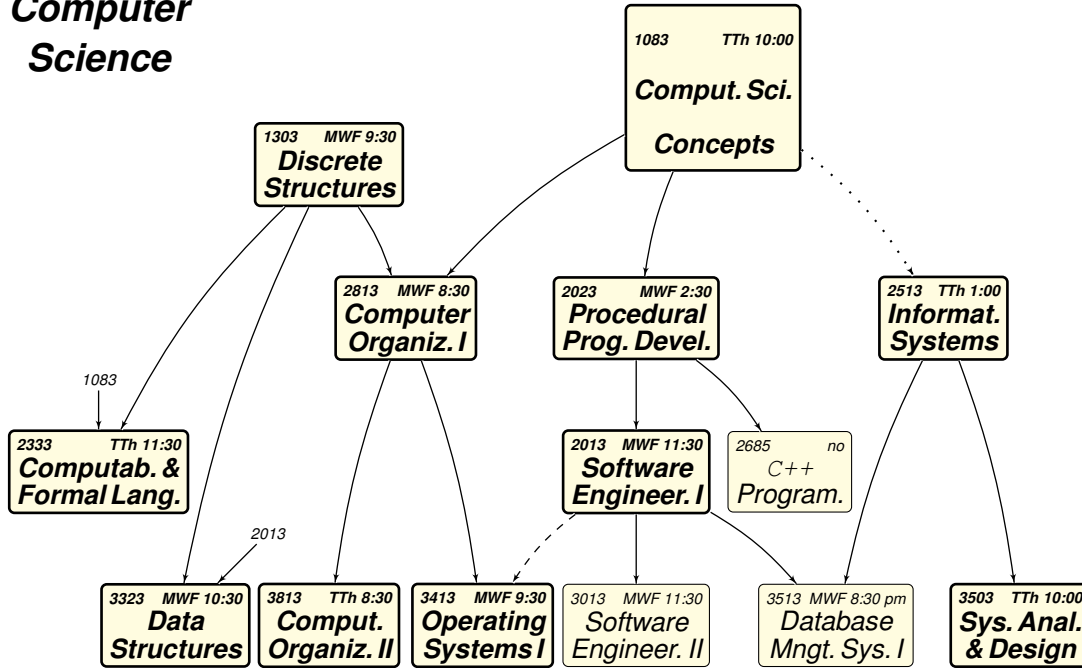

# Computer Science

- A solid arrow  $\longrightarrow$  indicates a required prerequisite, a dotted arrow  $\cdots\rightarrow$  indicates a corequisite (to be taken before or concurrently), and a dashed arrow  $-\cdots\rightarrow$  indicates a recommended prerequisite. Core courses are in **bold** boxes; other courses (i.e., options or prerequisites) are in **light** boxes.
- Timetabling abbreviations: M, T, W, Th, F=Mon, Tue, Wed, Thur, Fri, resp.; eve=7:00–9:50 pm; no=not offered.